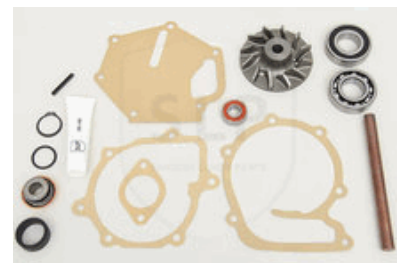

Water pump gaskets / Packningar vattenpump

Suitable for / Passar till

Volvo Trucks
FE, FL

D7E

Part No. / Best. nr
OE Ref. No. / OE Ref.

EPL-2658

21632658

Volvo Trucks

D10A, F10, F12, FL10

FM10, N10, N12, NL10S

NL12S, TD100A/B/BG/G/GA, TD101F, TD101G

TD102F, TD103E/ES, TD120C/D/E/F/G/GA, TD121F/G/GD

TD122F, TD122FL/FH, TD123EA/EB/EC/ED

EPL-477

469477

Volvo Trucks

FL6

D6A180, D6A210, D6A230, D6A250

TD61GB, TD61GC, TD61GS, TD63E

TD63E, TD63ES

EPL-982

469982

Volvo Trucks

D100A, D100B, TD100A, TD100B

TD100BG, TD100C

EPL-2171

422171

Water pump repair kits / Reparationssatser vattenpumpar

Suitable for / Passar till

Volvo Trucks
For water pump
WRK-806

F6, F6S, F7, N7

D60, D70, TD60, TD63E

TD70A/B/E/F/G

Part No. / Best. nr
OE Ref. No. / OE Ref.

WRK-806

276806

Volvo Trucks

D6A, D7A, D7B, FL6

FL608-615, FL616-619, FM7, FS7

TD61, TD63

WRK-763

85107763