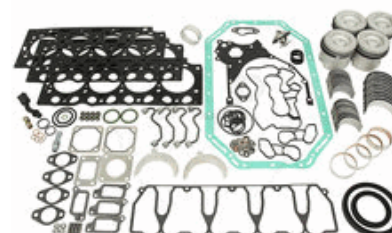

STD size bearings are included

Volvo
BL60, BL61, BL70, BL71
EC135B, EC140B, L50E

D4DCAE2, D4DCBE1, D4DCBE2, D4DEAE1
D4DEAE2, D4DEBE1, D4DEBE2, D4DECE1
D4DECE2, D4DLAE2

ERK-335

11712335