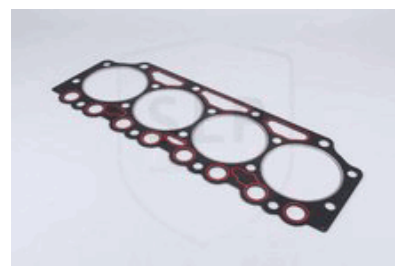

Cylinder head gasket sets / Cylinderpackningsatser

Suitable for / Passar till

Thick = 1,74 mm

Volvo
EW140B, L40, L40B, L45
L45B

Volvo BM
EL70C

D5D

Volvo
EC200, EC230B, EW200, EW230B
L70C, L70D, L70D OR, L90C
L90C OR, L90D, L90D OR

Volvo BM
L70B, L70C, L90B, L90C
L90C OR

Åkerman

D67A,D67B,D67C

Part No. / Best. nr
OE Ref. No. / OE Ref.

CHS-337

11700337