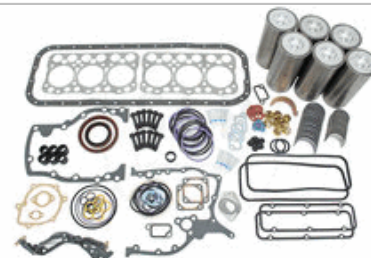

STD size bearings are included

Volvo BM
4400, 4400 HH, DR860S, DR861
DR861 HH

Åkerman
H10, H10B, H10M, H10MB
H7, H7B, H7C, H7M
H7MB, H7MC, H9B, H9MB

ERK-244

11706244