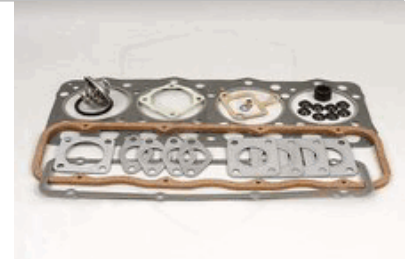

Volvo BM  
6300, EL70, L70 EM

TD45KBE, TD45KCE

Part No. / Best. nr  
OE Ref. No. / OE Ref.

**CHK-228**  
11997228

**CHK-232**  
11997232

Volvo BM  
840, 841, 845, 846  
860, 860A, 860T, 860TC  
860TC, 860TL, SM868, SM870  
SM971