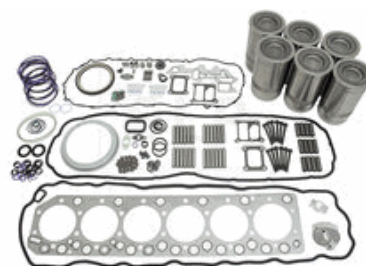

Engine rebuilding kits / Motorrenoveringsatser

Suitable for / Passar till

Please note:

Without bearings and thrust washer kit

Add RK-006 for full gasket set

Volvo

A25E, A30E

D9BAAE3, D9BABE3, D9BACE3, D9BADE3

Part No. / Best. nr

OE Ref. No. / OE Ref.

ERK-147

15178147