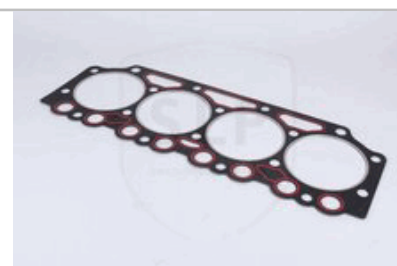

20970720

**CHS-725**

20970725

Thick = 1,54 mm

Volvo  
EW140B, L40, L40B, L45  
L45B

Volvo BM  
EL70C

**CHS-335**

11700335