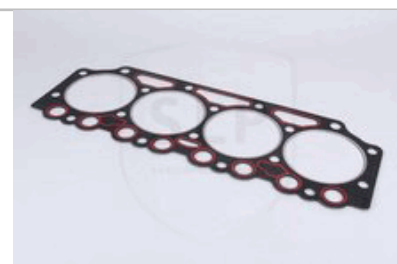

Thick = 1,64 mm

Volvo  
EW140B, L40B, L45B

Volvo BM  
EL70C

D5D

**CHS-336**

11700336