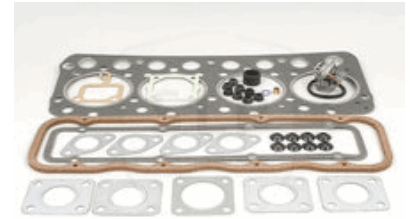

Cylinder head kits / Cylinderhuvudsatser

Suitable for / Passar till

Volvo BM
616, 621, 622, 641
642, 646, 650, 4300
6300, 4200B, 4300B, 616B
EL70, HH, L50, L70
MK691, MK692, MK693, MK695
SM862, SM958, SM958E, T700

D42, D45, D45B, TD42
TD45B

Volvo BM
6300, EL70, L70 EM

TD45KBE, TD45KCE

Part No. / Best. nr
OE Ref. No. / OE Ref.

CHK-228
11997228